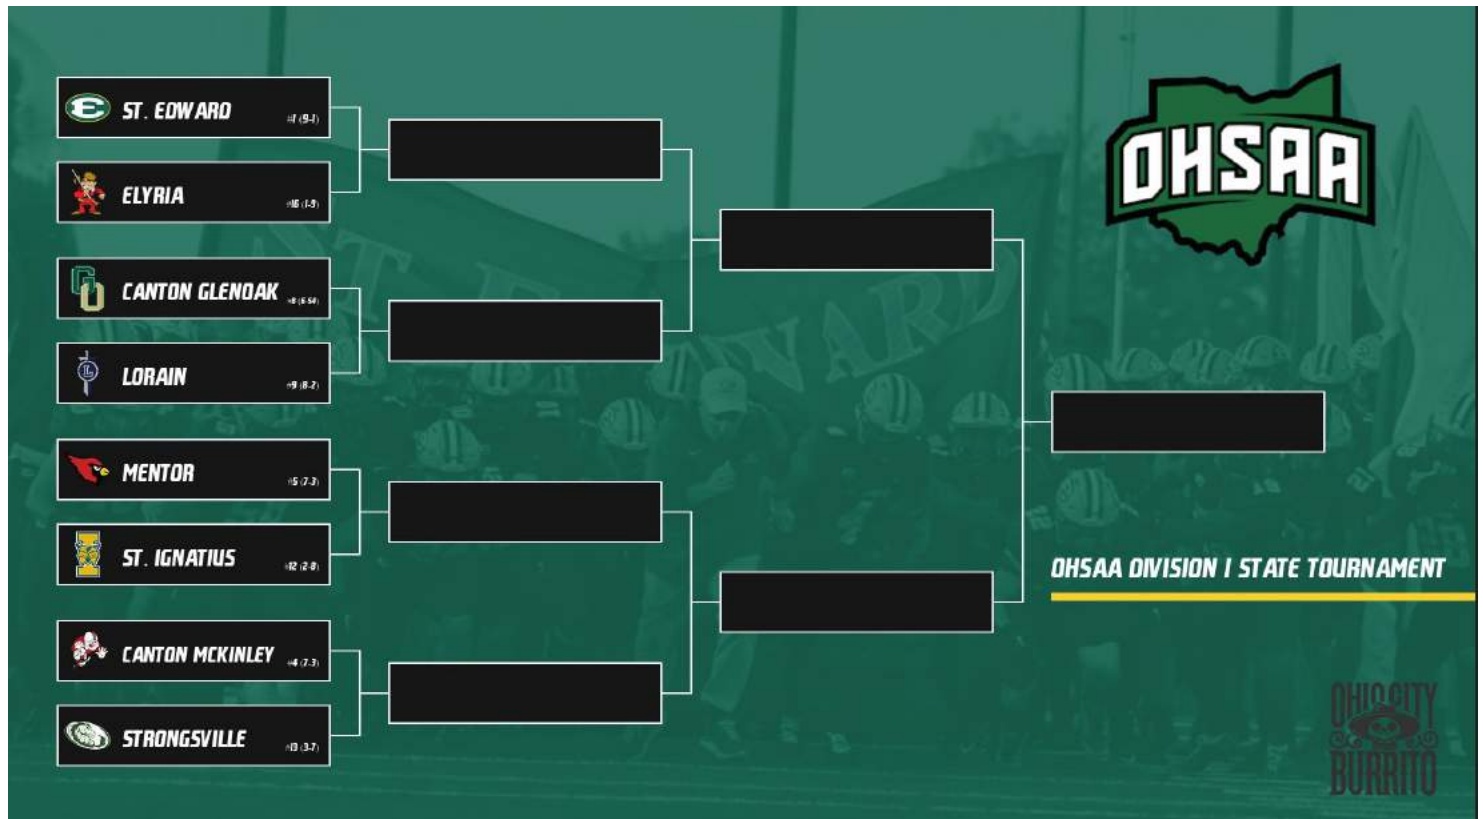

ST. EDWARD EAGLES FOOTBALL

29 PLAYOFF APPEARANCES 12 REGIONAL TITLES 12X STATE SEMI-FINALIST

STATE CHAMPS 2010, 2014, 2015, 2018, 2021, 2022

ST. EDWARD EAGLES FOOTBALL

29 PLAYOFF APPEARANCES 12 REGIONAL TITLES 12X STATE SEMI-FINALIST

STATE CHAMPS 2010, 2014, 2015, 2018, 2021, 2022

Coaching Match-Ups

St. Edward High School
Tom Lombardo (9th Yr.)
2015, 2018, 2021, 2022
Division One State Champions

This Week's Game / Opponent

The Eagles open up the 2023 playoffs as the number one seed in region one. They will face Elyria the number sixteen seed. This will be the fourth year that playoffs were expanded to 16 teams.

St. Edward is coming off a hard fought 14-7 win over Archbishop Hoban in week ten. The Eagles have won five in a row since an early season setback to Massillon in week five.

The Eagles used a ground game in the second half to wear down the Knights. It culminated with a 12 play 90 yard scoring drive capped off by a Brandon white touchdown.

St. Ed's last two drives saw White carry the ball 13 of 15 plays. He ended the night with 130 yards rushing.

The Elyria Pioneers under first year head coach Brian Fox have a 1-9 record with their lone victory against Amherst Steele. In that game, running back Kevin Jordan gained a school record 334 yards and five touchdowns.

On the year, Jordan has rushed for over 1,100 yards and 12 touchdowns. They come into the playoffs having lost three in a row including a 28-3 loss to Berea-Midpark.

The Pioneers (1-6 SWC) are members of the Southwest Conference. Seven of the eight teams in the conference advanced to the post season. Two in division one, five in division two.

Friday's game at Lakewood will be streamed on Stedwardeagles.com kickoff is set for 7:00 pm.

THE LOMBARDO FILE

YEAR	REG SEASON	PLAYOFFS	TOTAL
1999	8-2	0-1	8-3
2000	7-3	0-1	7-4
2001	8-2	5-0	13-2
Lake Catholic	23-7	5-2	28-9
2007	6-4	N/A	6-4
2008	9-1	2-1	11-2
2009	6-4	0-1	6-5
2010	4-6	N/A	4-6
2011	6-4	0-1	6-5
2012	7-3	N/A	7-3
2013	10-0	3-1	13-1
2014	8-2	0-1	8-3
Highland	56-24	5-5	61-29
2015	9-1	5-0	14-1
2016	7-2	2-1	9-3
2017	9-1	1-1	10-2
2018	6-3	5-0	11-3
2019	9-1	2-1	11-2
2020	5-1	1-1	6-2
2021	9-1	6-0	15-1
2022	9-1	6-0	15-1
2023	9-1	0-0	9-1
St. Edward	72-12	28-4	100-16
TOTAL	151-43	37-11	189-54

Elyria Pioneers
Bryan Fox (1st season)

Record at Elyria 1-9
Record overall 41-25

Series History

SERIES HISTORY: First Ever Meeting