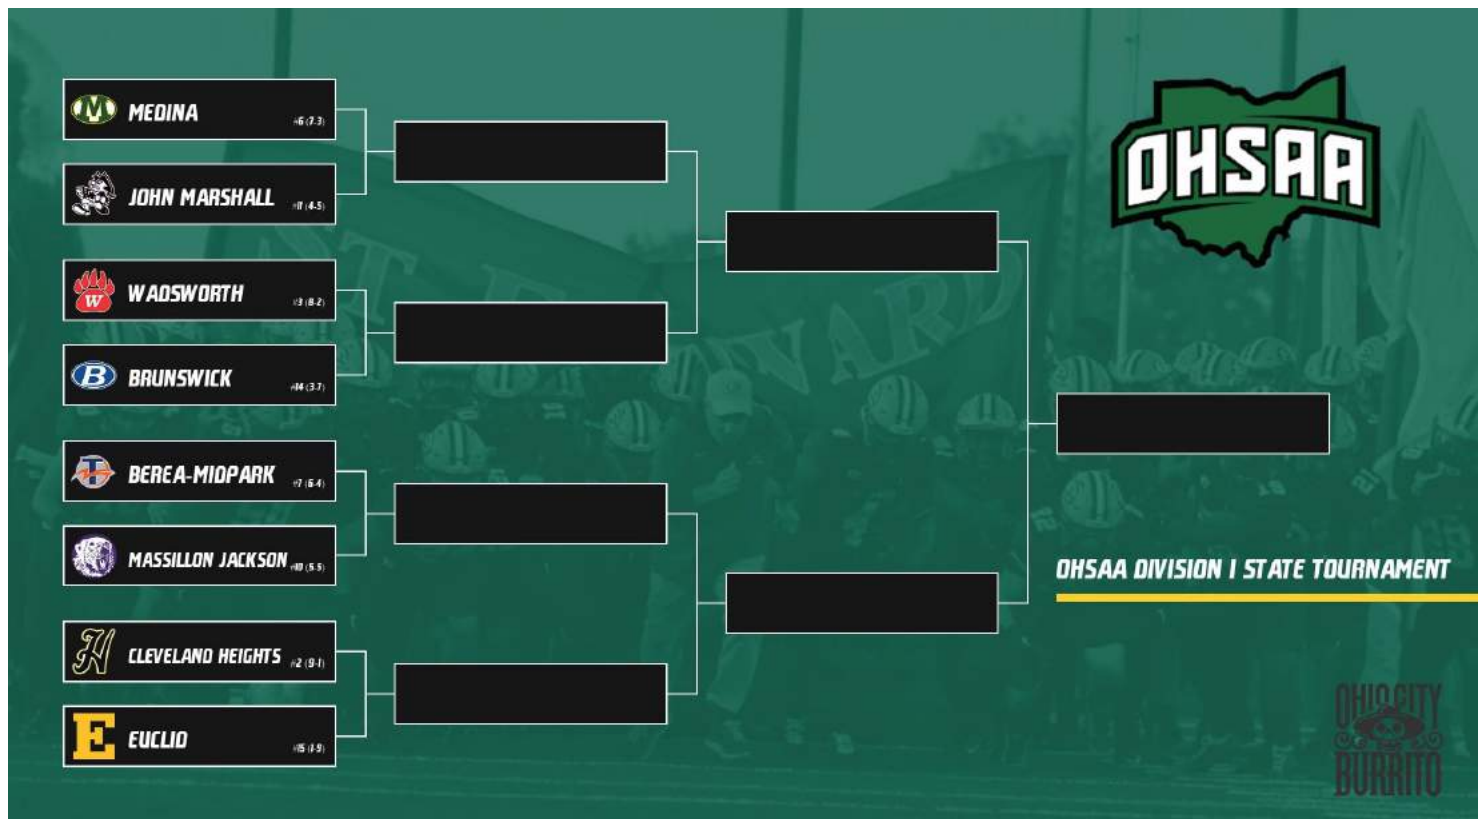

ST. EDWARD EAGLES FOOTBALL

29 PLAYOFF APPEARANCES 12 REGIONAL TITLES 12X STATE SEMI-FINALIST

STATE CHAMPS 2010, 2014, 2015, 2018, 2021, 2022

ST. EDWARD EAGLES FOOTBALL

29 PLAYOFF APPEARANCES 12 REGIONAL TITLES 12X STATE SEMI-FINALIST

STATE CHAMPS 2010, 2014, 2015, 2018, 2021, 2022

Coaching Match-Ups

St. Edward High School
Tom Lombardo (9th Yr.)
2015, 2018, 2021, 2022
Division One State Champions

This Week's Game / Opponent

The Eagles open up the 2023 playoffs as the number one seed in region one. They will face Elyria the number sixteen seed. This will be the fourth year that playoffs were expanded to 16 teams.

St. Edward is coming off a hard fought 14-7 win over Archbishop Hoban in week ten. The Eagles have won five in a row since an early season setback to Massillon in week five.

The Eagles used a ground game in the second half to wear down the Knights. It culminated with a 12 play 90 yard scoring drive capped off by a Brandon white touchdown.

St. Ed's last two drives saw White carry the ball 13 of 15 plays. He ended the night with 130 yards rushing.

The Elyria Pioneers under first year head coach Brian Fox have a 1-9 record with their lone victory against Amherst Steele. In that game, running back Kevin Jordan gained a school record 334 yards and five touchdowns.

On the year, Jordan has rushed for over 1,100 yards and 12 touchdowns. They come into the playoffs having lost three in a row including a 28-3 loss to Berea-Midpark.

The Pioneers (1-6 SWC) are members of the Southwest Conference. Seven of the eight teams in the conference advanced to the post season. Two in division one, five in division two.

Friday's game at Lakewood will be streamed on Stedwardeagles.com kickoff is set for 7:00 pm.

THE LOMBARDO FILE

YEAR	REG SEASON	PLAYOFFS	TOTAL
1999	8-2	0-1	8-3
2000	7-3	0-1	7-4
2001	8-2	5-0	13-2
Lake Catholic	23-7	5-2	28-9
2007	6-4	N/A	6-4
2008	9-1	2-1	11-2
2009	6-4	0-1	6-5
2010	4-6	N/A	4-6
2011	6-4	0-1	6-5
2012	7-3	N/A	7-3
2013	10-0	3-1	13-1
2014	8-2	0-1	8-3
Highland	56-24	5-5	61-29
2015	9-1	5-0	14-1
2016	7-2	2-1	9-3
2017	9-1	1-1	10-2
2018	6-3	5-0	11-3
2019	9-1	2-1	11-2
2020	5-1	1-1	6-2
2021	9-1	6-0	15-1
2022	9-1	6-0	15-1
2023	9-1	0-0	9-1
St. Edward	72-12	28-4	100-16
TOTAL	151-43	37-11	189-54

Elyria Pioneers
Bryan Fox (1st season)

Record at Elyria 1-9
Record overall 41-25

Series History

SERIES HISTORY: First Ever Meeting